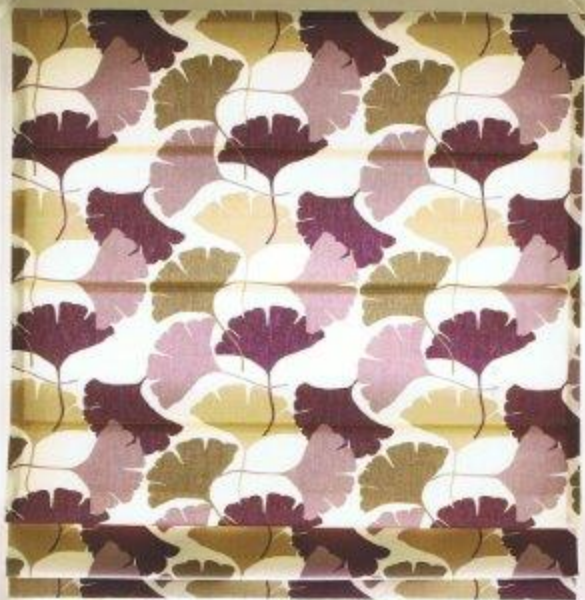

Be inspired

By our luxurious collection of blinds & shutters