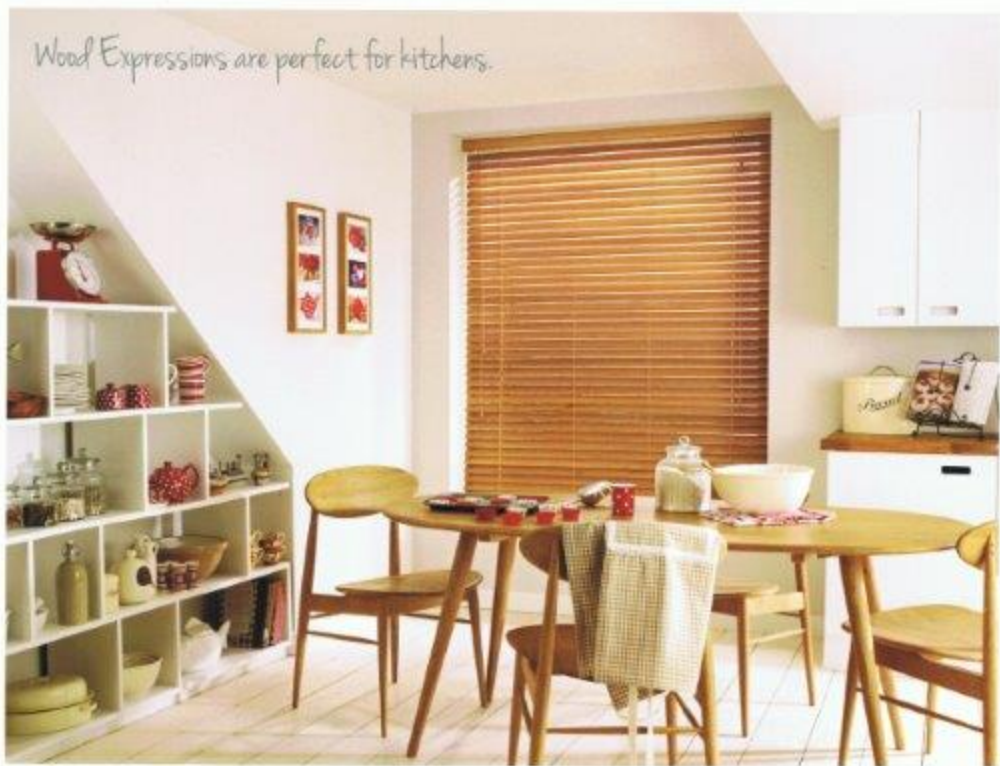

Wood Expressions are available in three slat widths - 38, 50 and 63mm and seven colours.

63mm

50mm

38mm

Wood Expressions are perfect for kitchens.

Sherwood Wood

Sleek, chic and stylish, a beautifully made wooden venetian blind can be as aesthetically pleasing and room changing as a lovely piece of furniture. Renewably sourced with careful consideration for the natural environment, our Sherwood collection is a stunning mix of 28 finishes in both natural wood and contemporary painted shades.