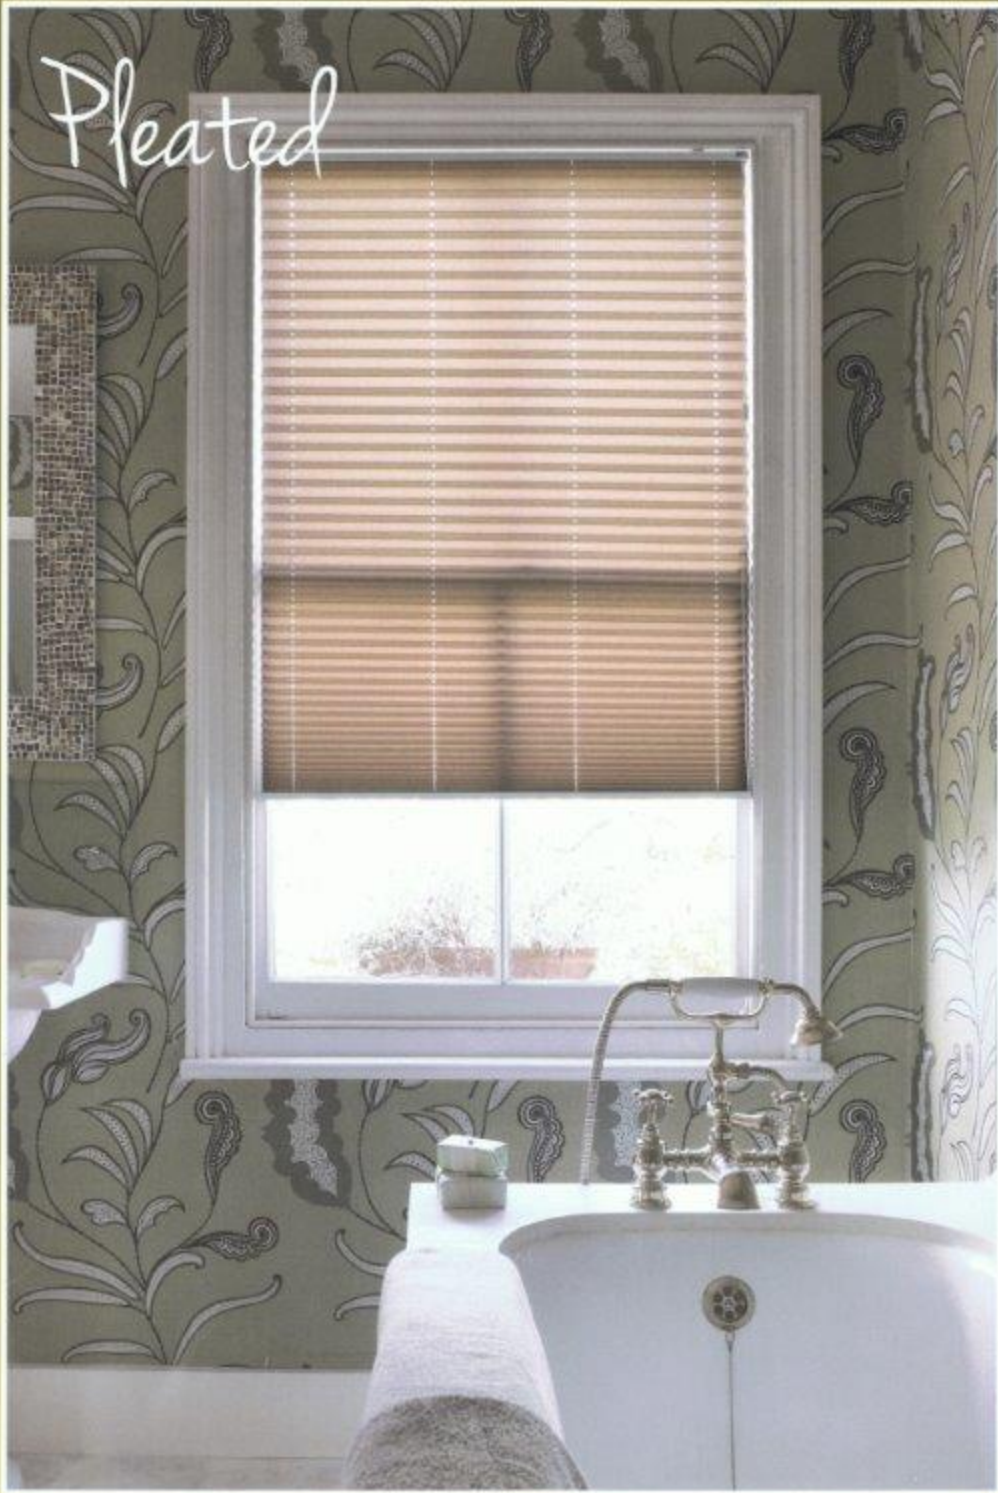

Top tip - Colour match your blind styles for a co-ordinated look.

Be inspired

By our luxurious collection of blinds & shutters

Pleated

Wood Expressions

They look like wood with a consistent regular grain but are actually made from PVC. This makes our Expressions collection a perfect choice for kitchens and bathrooms as they're flame retardant, moisture resistant and easy to wipe clean.