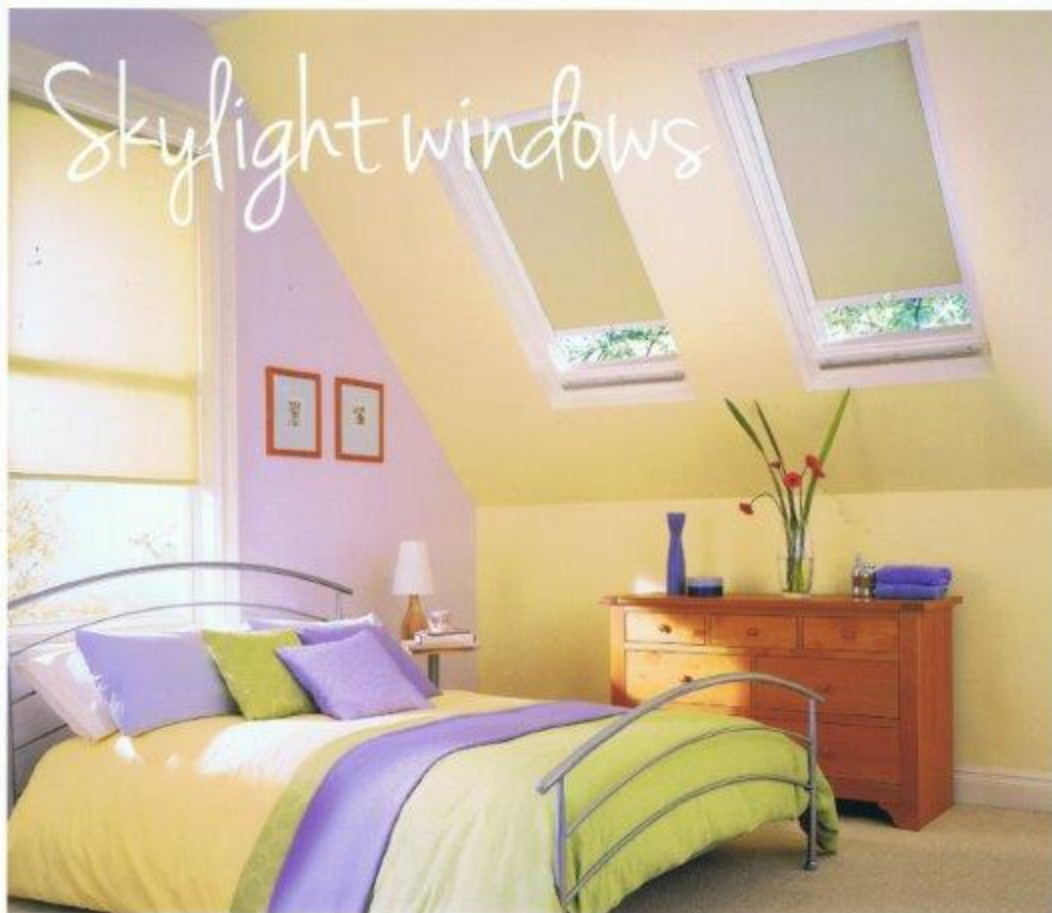

With almost limitless versatility, pleated blinds are a great way to dress windows, folding neatly away to give a sleek appearance and maximum control of light in the home. Pleated blinds are simple and practical and work well in any setting whether it's modern, traditional or period. They filter the light beautifully.

Top tip - Sheer pleated blinds are a stylish alternative to net curtains.

Metal Venetians

Offering fantastic light control and privacy, metal venetians are often seen in a modern environment however the huge choice of colours, textures, and finishes really offers something for everyone's taste.

The overall effect is a relaxed and mellow atmosphere that looks good in both contemporary and traditional living spaces. dimensions woodweave blinds work just like a roman blind, folding up neatly and firmly locking into place.

Skylight windows

Skylight windows are a practical way to create lighter rooms but sometimes you'll want to soften the light or block it out all together.

Our Easi-stop rollers can be made to fit almost any skylight window and come in more than 220 different fabrics.