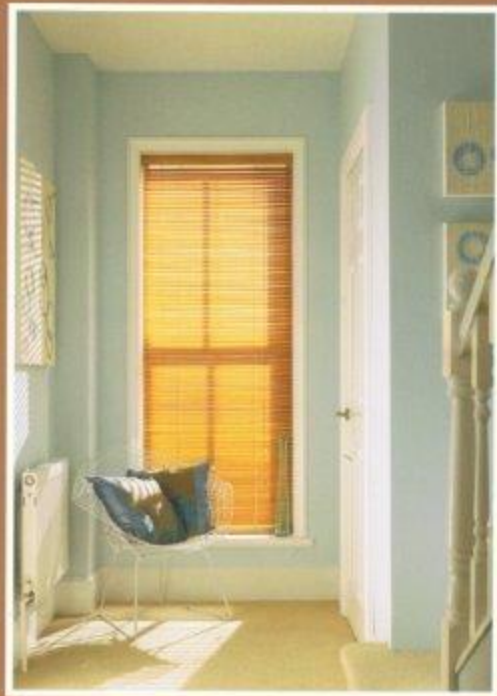

Wood Expressions are available in three slat widths - 38, 50 and 63mm and seven colours.

63mm

50mm

38mm

Wood Expressions are perfect for kitchens.

Sherwood Wood

Sleek, chic and stylish, a beautifully made wooden venetian blind can be as aesthetically pleasing and room changing as a lovely piece of furniture. Renewably sourced with careful consideration for the natural environment, our Sherwood collection is a stunning mix of 28 finishes in both natural wood and contemporary painted shades.

From fresh, coastal-inspired whites to rustic greys and the beauty of light and dark wood, the colour palette reflects and complements the latest interior trends.

Current trends are moving towards the widest slats to emulate the colonial look of a shutter with white being the most popular colour.

With almost limitless versatility, pleated blinds are a great way to dress windows, folding neatly away to give a sleek appearance and maximum control of light in the home. Pleated blinds are simple and practical and work well in any setting whether it's modern, traditional or period. They filter the light beautifully.