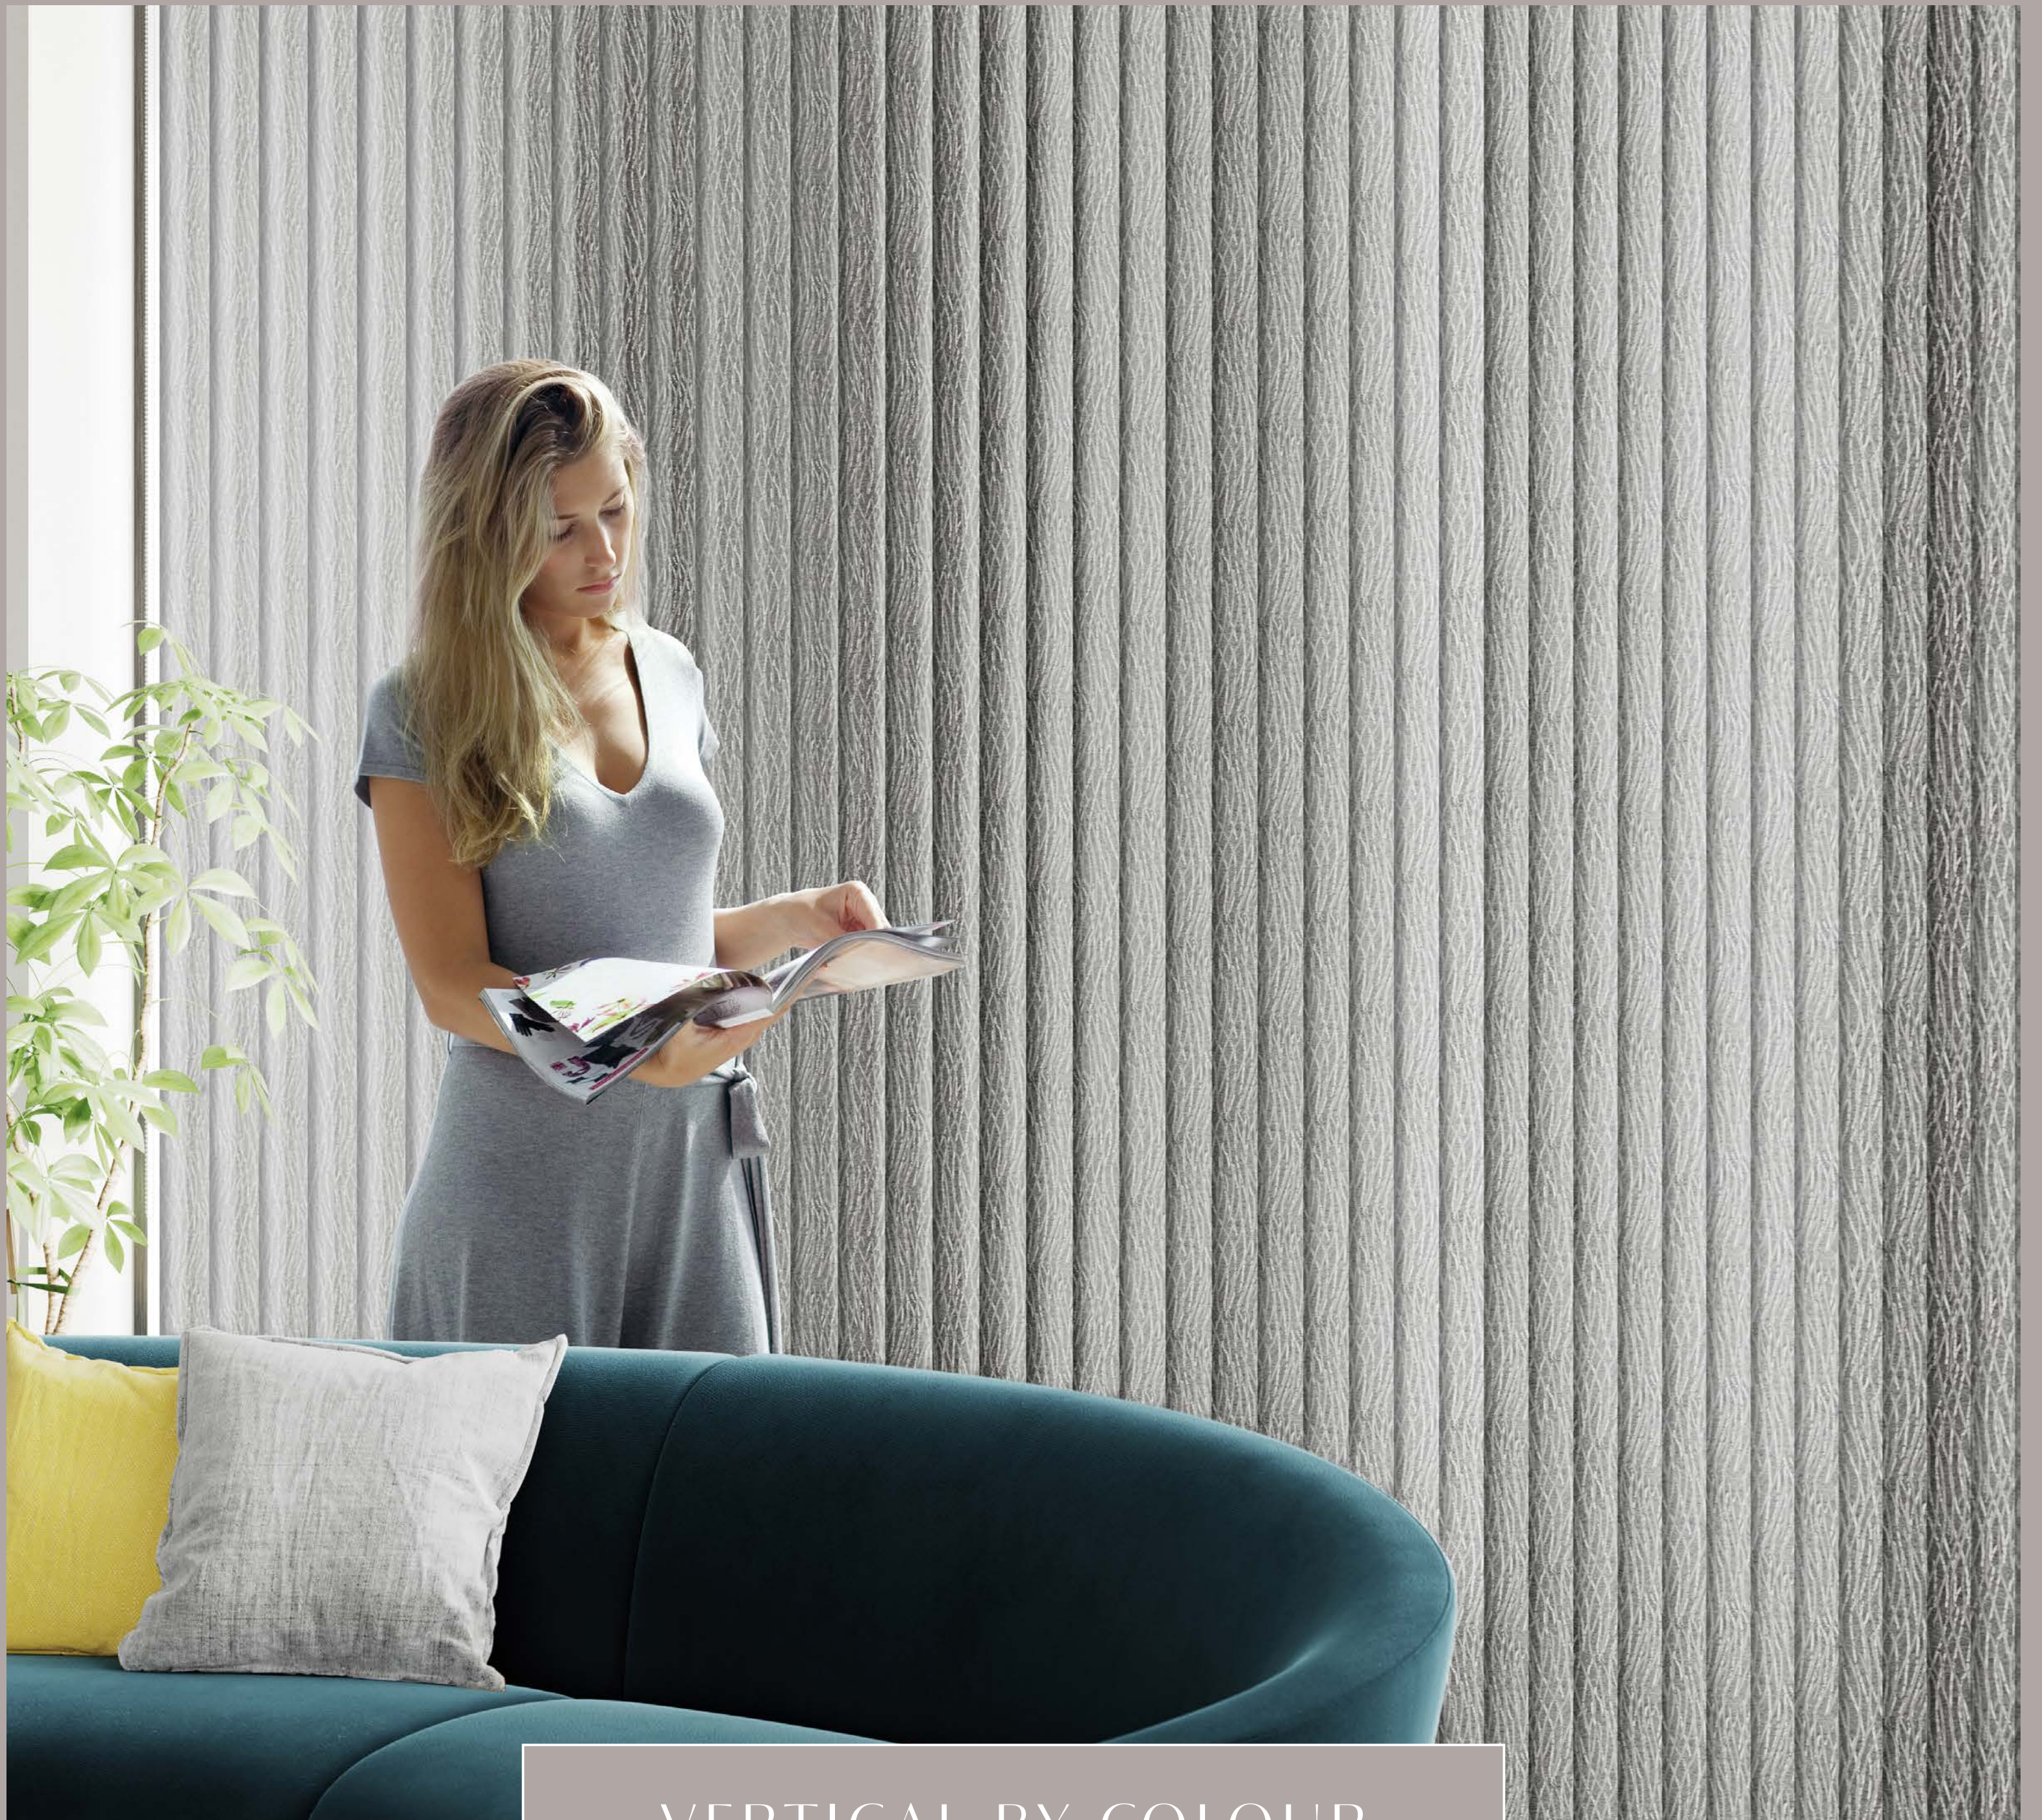

THE
F A B R I C
B O X

VERTICAL BY COLOUR

Barclay Pure

SPLASH

SNOW

SAHARA

WHITE

UNILUX